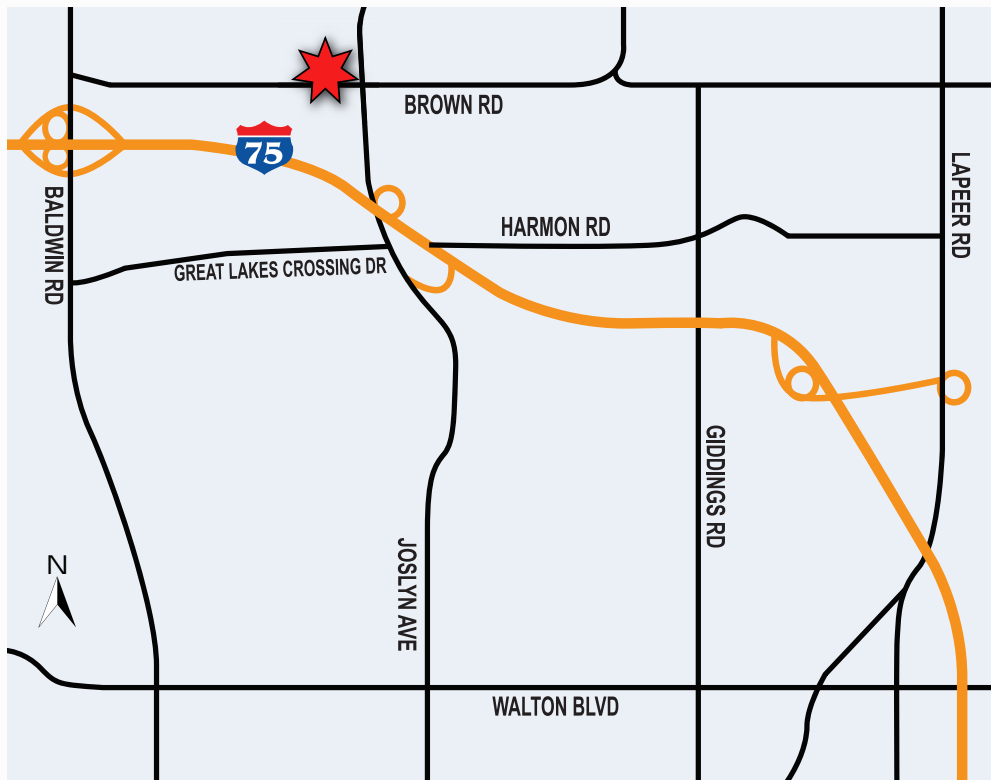

100 Galleria Officentre, Suite 401 | Southfield, Michigan 48034

No warranty or representation is made to the accuracy of the foregoing information. Terms of sale or lease and availability are subject to change or withdrawal without notice.

LOCAL EXPERTISE. NATIONAL REACH. WORLD CLASS.